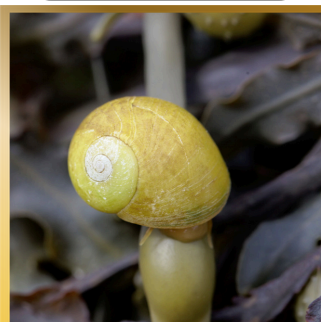

Lihou Rockpool Spotter Sheet

Beadlet Anemone

Limpet

Common Prawn

Green Sea Slug

Photo credit Andy Marquis

Knotted Wrack

Shore Clingfish

Photo credit Andy Marquis

Velvet Swimming Crab

Butterfish

Photo credit Chris Isaacs

Shanny

Photo credit Chris Isaacs

Common Shore Crab

Sea Hare

Green Ormer

Flat Periwinkle

Cushion Star

Rainbow Wrack

Photo credit Tim Harvey

Snakelocks Anemone

If you are turning over rocks please make sure to return them back to their original position.

You can submit your wildlife sightings to the biological recording app, iRecord.