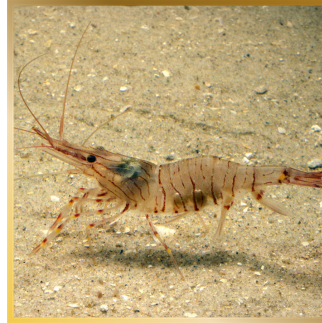

Lihou Rockpool Spotter Sheet

Beadlet Anemone

Limpet

Common Prawn

Green Sea Slug

Photo credit Andy Marquis

Knotted Wrack

Shore Clingfish

Photo credit Andy Marquis

Velvet Swimming Crab

Butterfish

Photo credit Chris Isaacs

Shanny

Photo credit Chris Isaacs

Common Shore Crab

Sea Hare

Green Ormer

Flat Periwinkle

Cushion Star

Rainbow Wrack

Photo credit Tim Harvey

Snakelocks Anemone

If you are turning over rocks please make sure to return them back to their original position.

You can submit your wildlife sightings to the biological recording app, iRecord.