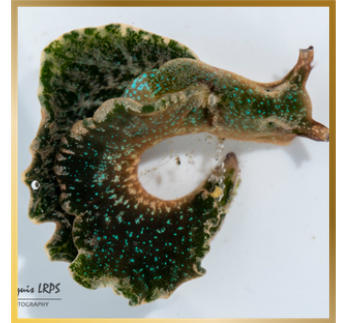

Lihou Rockpool Spotter Sheet

Beadlet Anemone

Limpet

Common Prawn

Green Sea Slug

Photo credit Andy Marquis

Knotted Wrack

Shore Clingfish

Photo credit Andy Marquis

Velvet Swimming Crab

Butterfish

Photo credit Chris Isaacs

Shanny

Photo credit Chris Isaacs

Common Shore Crab

Sea Hare

Green Ormer

Flat Periwinkle

Cushion Star

Rainbow Wrack

Photo credit Tim Harvey

Snakelocks Anemone

If you are turning over rocks please make sure to return them back to their original position.

You can submit your wildlife sightings to the biological recording app, iRecord.